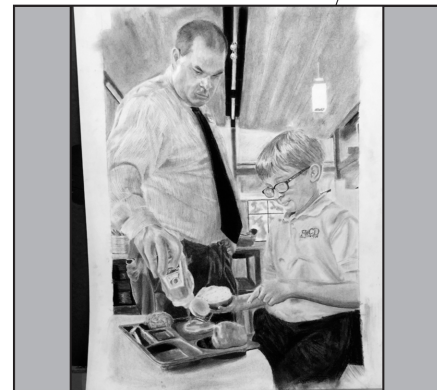

Brett Schauermann by Grace Goldman '18