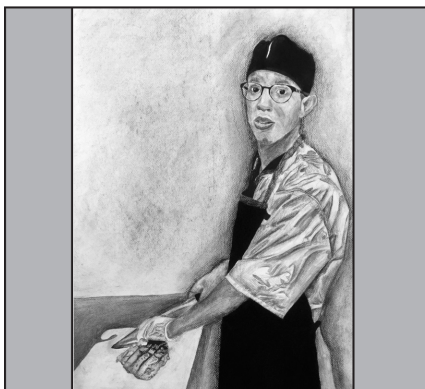

Garret Smith by Bird Luker '19